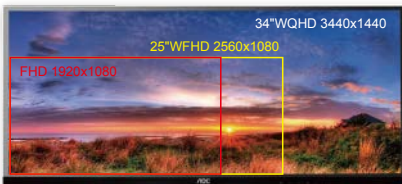

Art Of Colors

www.aoc.com

U3477PQU 34"

21:9 Ultra High Resolution. Expand Your View.

- IPS Panel
- 3440 x 1440 Resolution with 21:9 Aspect Ratio
- More Connectivity: DisplayPort 1.2, HDMI 1.4a, MHL, RS-232
- Height Adjustable Stand with Tilt, Swivel & Pivot
- Ultra Narrow Border

WQHD
3440 x 1440

IPS
In-Plane Switching

HDMI[™]
HIGH DEFINITION MULTIMEDIA INTERFACE

Flicker FREE

PBP PIP
Picture

D
Display Port

Adjustable Stand

Narrow Edge

► Features

UltraWide Quad HD 3440x1440 High Resolution

The 3440x1440 UltraWide QHD monitor offers superb picture quality. Its pixel area is about 2.4 times larger than a Full HD 16:9 monitor.

21:9 Wide Workstation for Professionals

More Connectivity: Dual Link DVI, MHL, HDMI, DP & RS-232

4-Way Adjustable Stand

► Specifications

Model Name	U3477PQU
Panel size	34" 21:9
Response Time (Typical)	5ms
Recommended Resolution	DP: 3440×1440@60Hz Dual Link DVI/HDMI: 3440×1440@30Hz VGA: 2560×1080@60Hz
Contrast Ratio	1000:1 (Typical) 50,000,000:1 (DCR)
Brightness (Typical)	320 cd/m ²
Display Colors	1.07B sRGB
Viewing Angle (H/V)	178/178
Display Area (mm)	799.8(H) × 334.8(V)
Pixel Pitch (mm)	0.2325
Scan Frequency	30~99KHz (VGA/DVI/HDMI) 30~160KHz (DP)
Input Signals	Analog, Dual Link DVI, HDMI (MHL), RS-232 & DP
Built-in Speakers	3W + Audio out
HDCP Compatible	Yes
Input Power	110-240VAC, 50/60Hz
Operating Power (W)	70
Standby Power (W)	<0.5
Wall Mount	100 x 100mm
Cabinet Color	Black & Silver
Phys. (W×H×D) mm	828 x 624.5 x 229.2
Package Box (W×H×D) mm	953 x 517 x 280
Weight (Net/Gross) (kg)	10/13.74
Mechanical Function	Tilt: 5°~24°, Pivot: 0°~90°, Height 180mm, Swivel: 360°
USB Hug	Yes
Safety Regulation	CCC, FCC, cTUVus, CE, EPA, ISO9241-307, RoHS, Windows 7/8, BSMI, TCO6.0, KC, C-Tick, VCCI, J-Moss, e-Standby, PSB