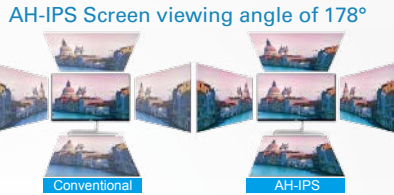

AOC

High precision

Ultra slim

81-F IPS Monitor

Flicker Free, IPS Technology
and Infinity Glass Design

► Features

IPS Panel

Experience superb picture quality with advanced IPS technology for brilliant, consistent color and wide viewing angles.

Dynamic Contrast Ratio (DCR)

Ultra-high Dynamic Contrast Ratio of 50,000,000:1 displays darker images with more depth and detail.

i-Menu

i-Menu

Included PC software allows the user to change the OSD settings using their mouse.

► Specifications

Models	I2481FXH
Panel size	23.8"
Screen Ratio	16:9
Response Time (Typical)	5ms
Recommended Resolution	1920x1080
Contrast Ratio	1000:1 (Typical) 50,000,000:1 (DCR)
Brightness (Typical)	250 cd/m ²
Display Color	16.7M
Viewing Angle (H/V)	178/178
Viewable Image Size (mm)	605
Display Area	527(H)×296 (V)mm
Pixel Pitch (mm)	0.2745(H) x 0.2745(V)mm
Scan Frequency (H/V)	30-83KHz/ 50-76Hz
Input Signal	Analog & HDMI*2
Input Connector	Analog & HDMI*2
Built-in Speaker	N/A & Earphone Jack
HDCP Compatible	YES
Input Power	110-240VAC, 50/60Hz
Power Supply	External
Operation Mode (W)	22W
Stand by Mode (W)	<0.5W
Wall Mount	NA
Cabinet Color	Black & Silver
Phys. (W×H×D) mm	541x403x150
Package Box (W×H×D) mm	608x481x187
Weight (Net/Gross) (kg)	3.1/5.02
Plug & Play	VESA DDC2B™ & DDC2B/CI
User Control	Menu/Enter,Clear Vision/<, Volume/>, Source/Auto/Exit, Power
USB Hub	N/A
OSD Languages	16 Languages
Safety Regulation	CE, FCC, CCC, TUV-Bauart, cTUVus, CEL, CH RoHS, KC, KCC, e-Standby, ISO9241-307, C-Tick N26268, VCCI, J-Moss, PSE, PSB