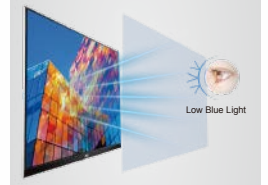

Multimedia-Ready with HDMI Input

HDMI (High-Definition Multimedia Interface) is the digital video and sound standard for connecting the latest consumer electronics like Blu-ray players and game consoles.

DisplayPort is designed to be the future digital video and sound connection standard, capable of higher performance convenience than older formats.